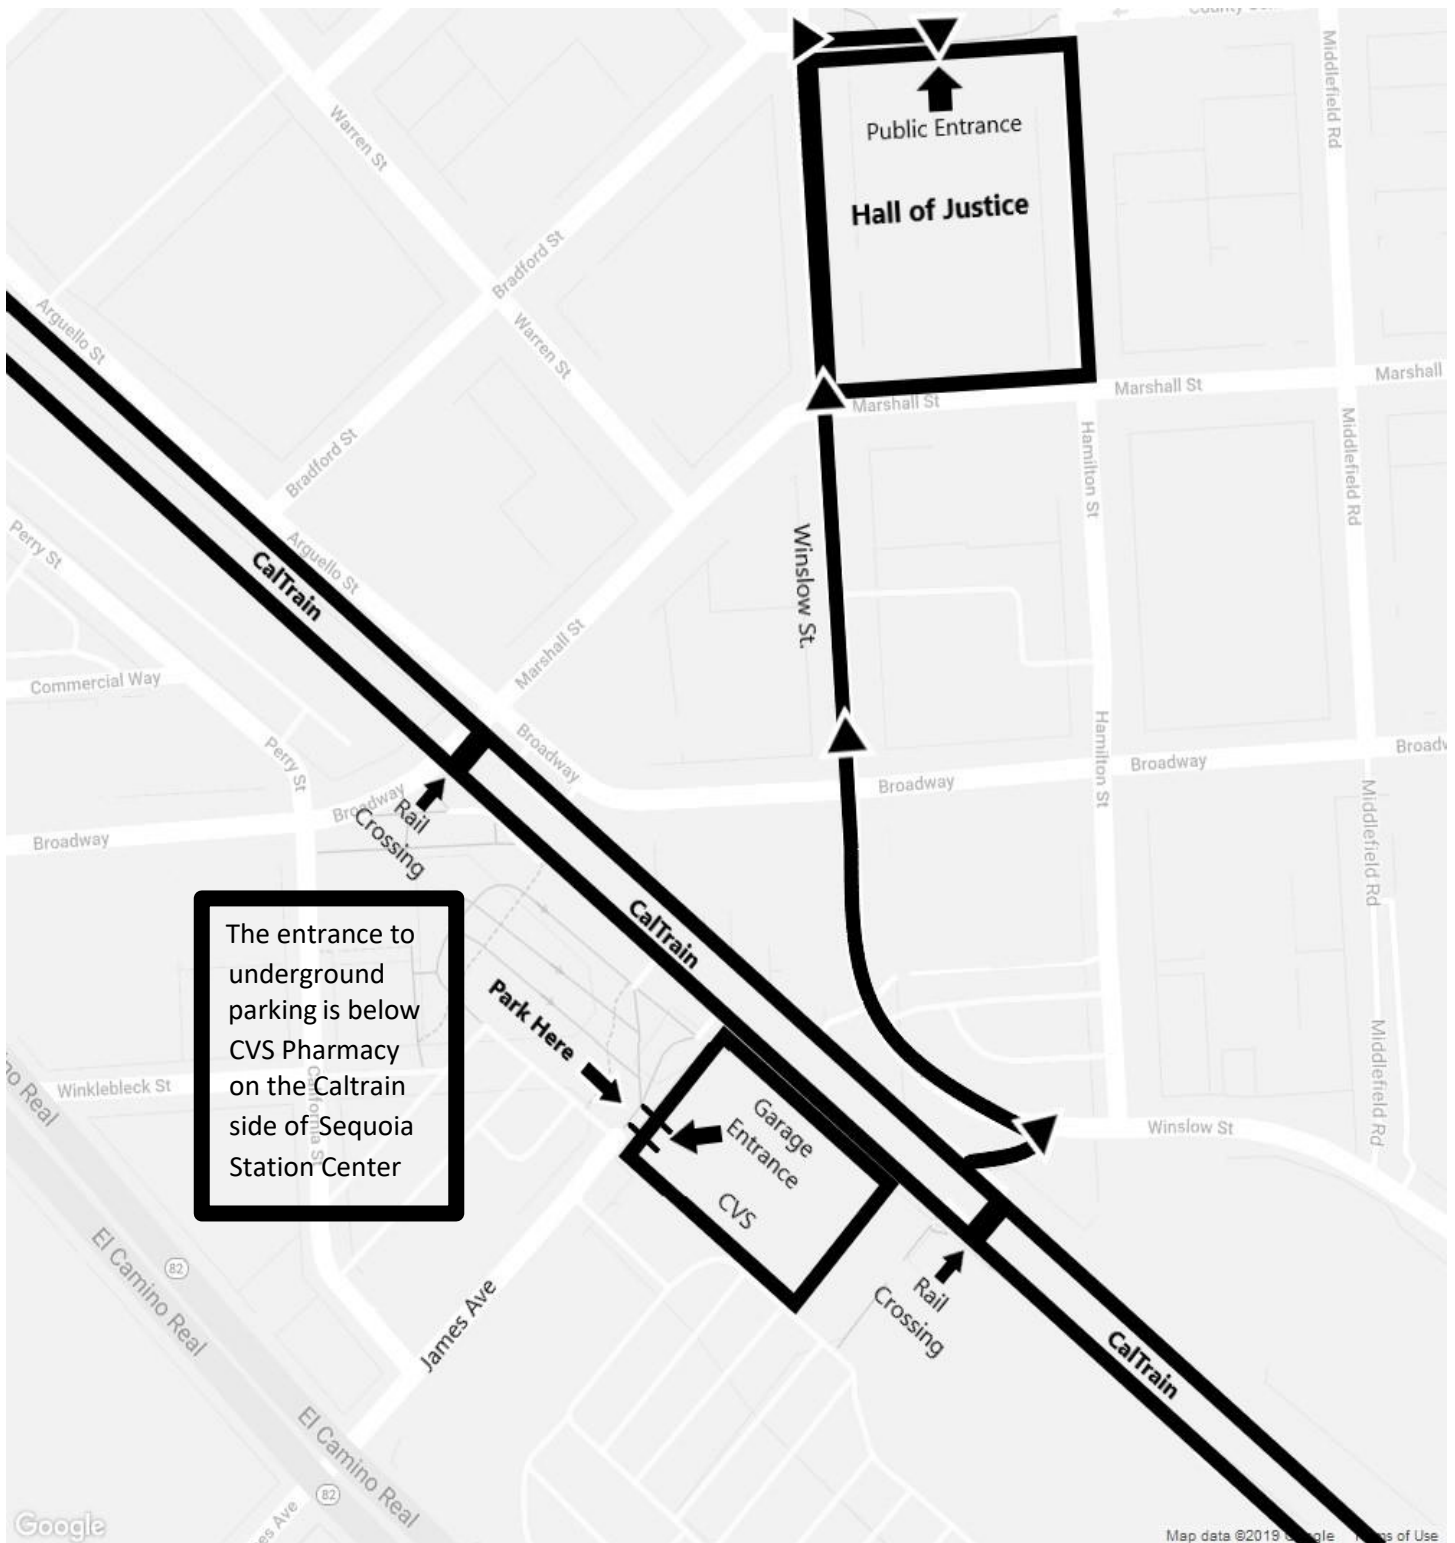

PARKING CHANGE Effective May 5, 2019

Jury parking is now located at Sequoia Station Center

Metered parking available on Arguello Street (meters are marked with a letter "J")

You must show your Juror Parking Permit to the parking attendant to be allowed access to the Sequoia Station Center Parking Garage

You must display Juror Parking Permit on Dashboard